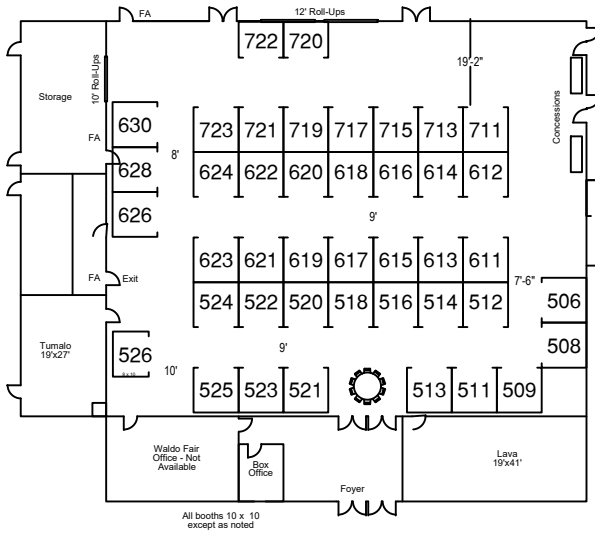

South Sister Hall Exhibitor Move In/Out

All booths 10 x 10 except as noted

Middle Sister Hall Exhibitor Move In/Out

All booths 10 x 10 except as noted

23rd Annual Holiday Food & Gift Festival

November 18 - 20, 2022
Deschutes Fair & Expo