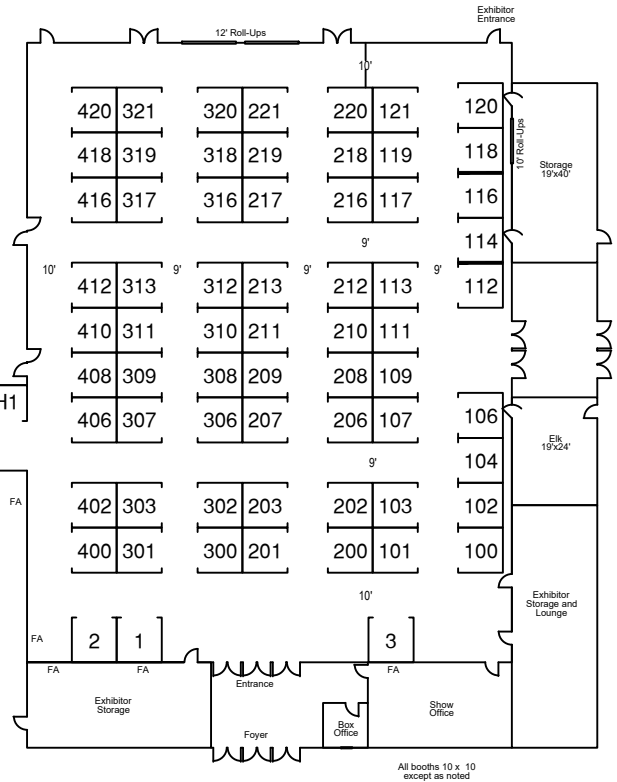

South Sister Hall Exhibitor Move In/Out

All booths 10 x 10 except as noted

Middle Sister Hall Exhibitor Move In/Out

All booths 10 x 10 except as noted

23rd Annual Holiday Food & Gift Festival

November 18 - 20, 2022
Deschutes Fair & Expo